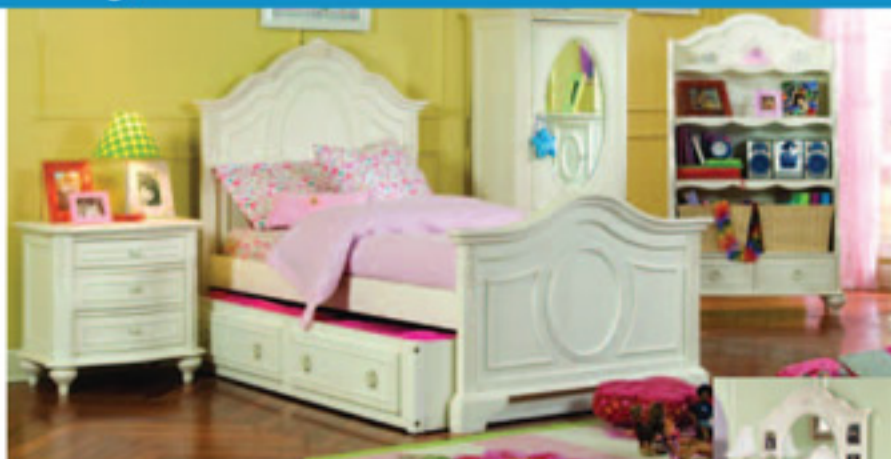

TWIN SIZE PANEL BED

White...what every little princess wants! Turned bun feet, raised oval panels, and feminine lines. Sturdy construction. TRUNDLE STORAGE FOR SLEEPOVERS AND MATCHING PIECES ALL ON SALE!

REG. $699

SAVE $211! NOW ONLY $488

$488