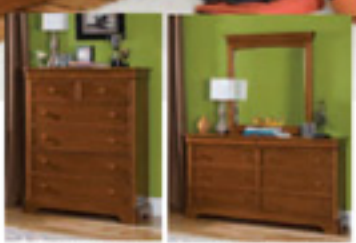

Chest, dresser, and mirror also on sale!